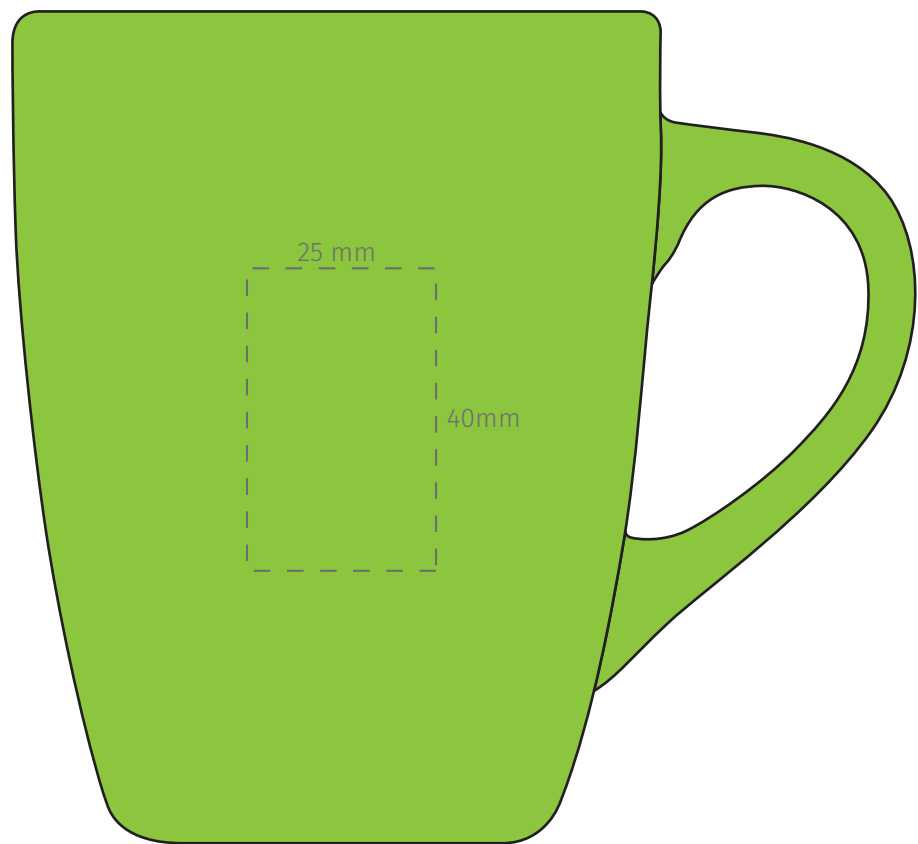

**TEMPLATE:**  
■ BELLA COFFEE MUG

Item shown at 100% actual size when viewed on A4 paper

BRANDING - Pad

Max branding area 35 x 30mm

**TEMPLATE:**

■ BELLA COFFEE MUG

Item shown at 100% actual size when viewed on A4 paper

BRANDING - Screen

Max branding area 25 x 40mm

**TEMPLATE:**

■ BELLA COFFEE MUG

Item shown at 100% actual size when viewed on A4 paper

BRANDING - Transfer

Max branding area 60 x 50mm