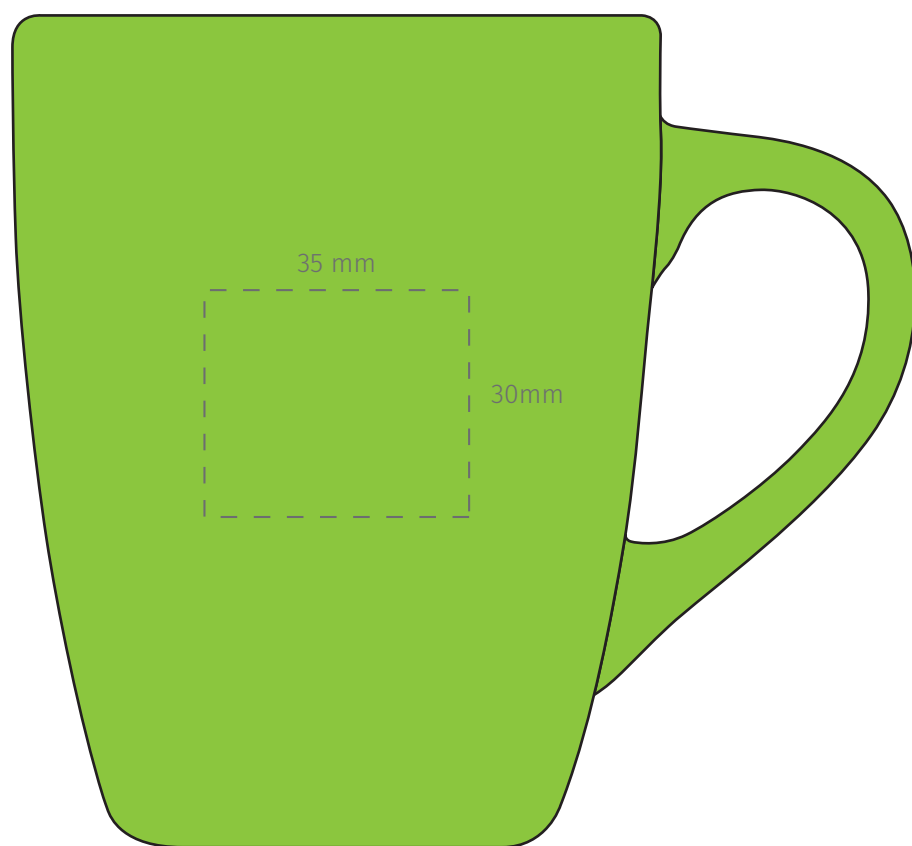

**TEMPLATE:**  
■ BELLA COFFEE MUG

Item shown at 100% actual size when viewed on A4 paper

BRANDING - Pad

Max branding area 35 x 30mm

**TEMPLATE:**

■ BELLA COFFEE MUG

Item shown at 100% actual size when viewed on A4 paper

BRANDING - Screen

Max branding area 25 x 40mm

**TEMPLATE:**

■ BELLA COFFEE MUG

Item shown at 100% actual size when viewed on A4 paper

BRANDING - Transfer

Max branding area 60 x 50mm