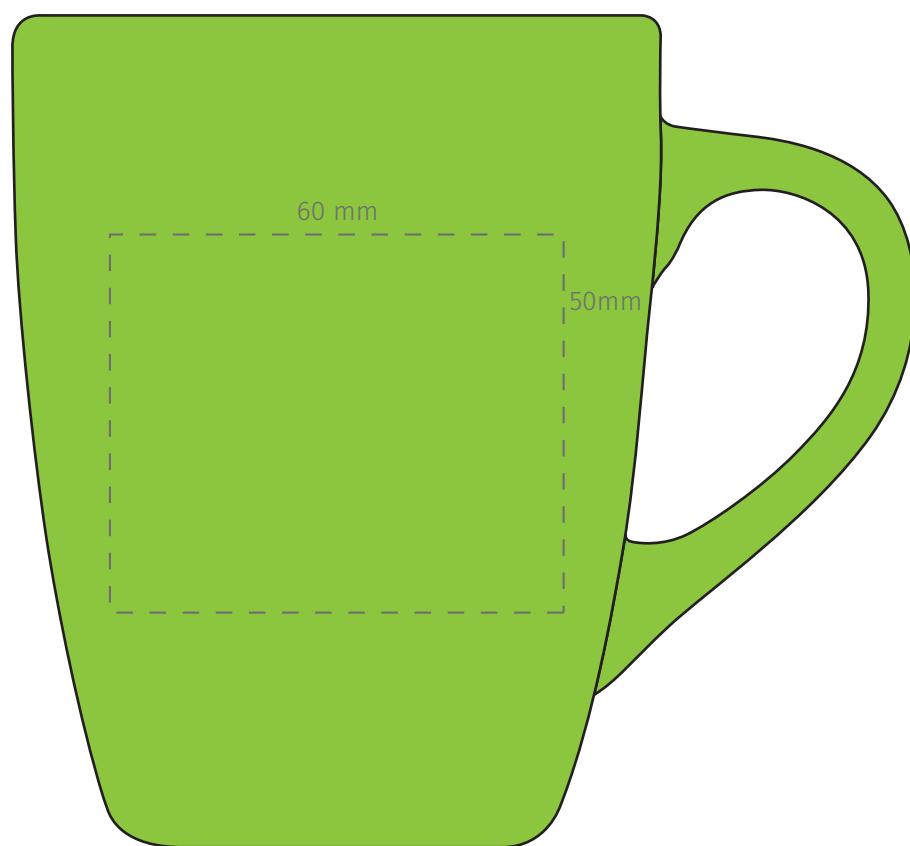

**TEMPLATE:**  
■ BELLA COFFEE MUG

Item shown at 100% actual size when viewed on A4 paper

BRANDING - Pad

Max branding area 35 x 30mm

**TEMPLATE:**

■ BELLA COFFEE MUG

Item shown at 100% actual size when viewed on A4 paper

BRANDING - Screen

Max branding area 25 x 40mm

**TEMPLATE:**

■ BELLA COFFEE MUG

Item shown at 100% actual size when viewed on A4 paper

BRANDING - Transfer

Max branding area 60 x 50mm